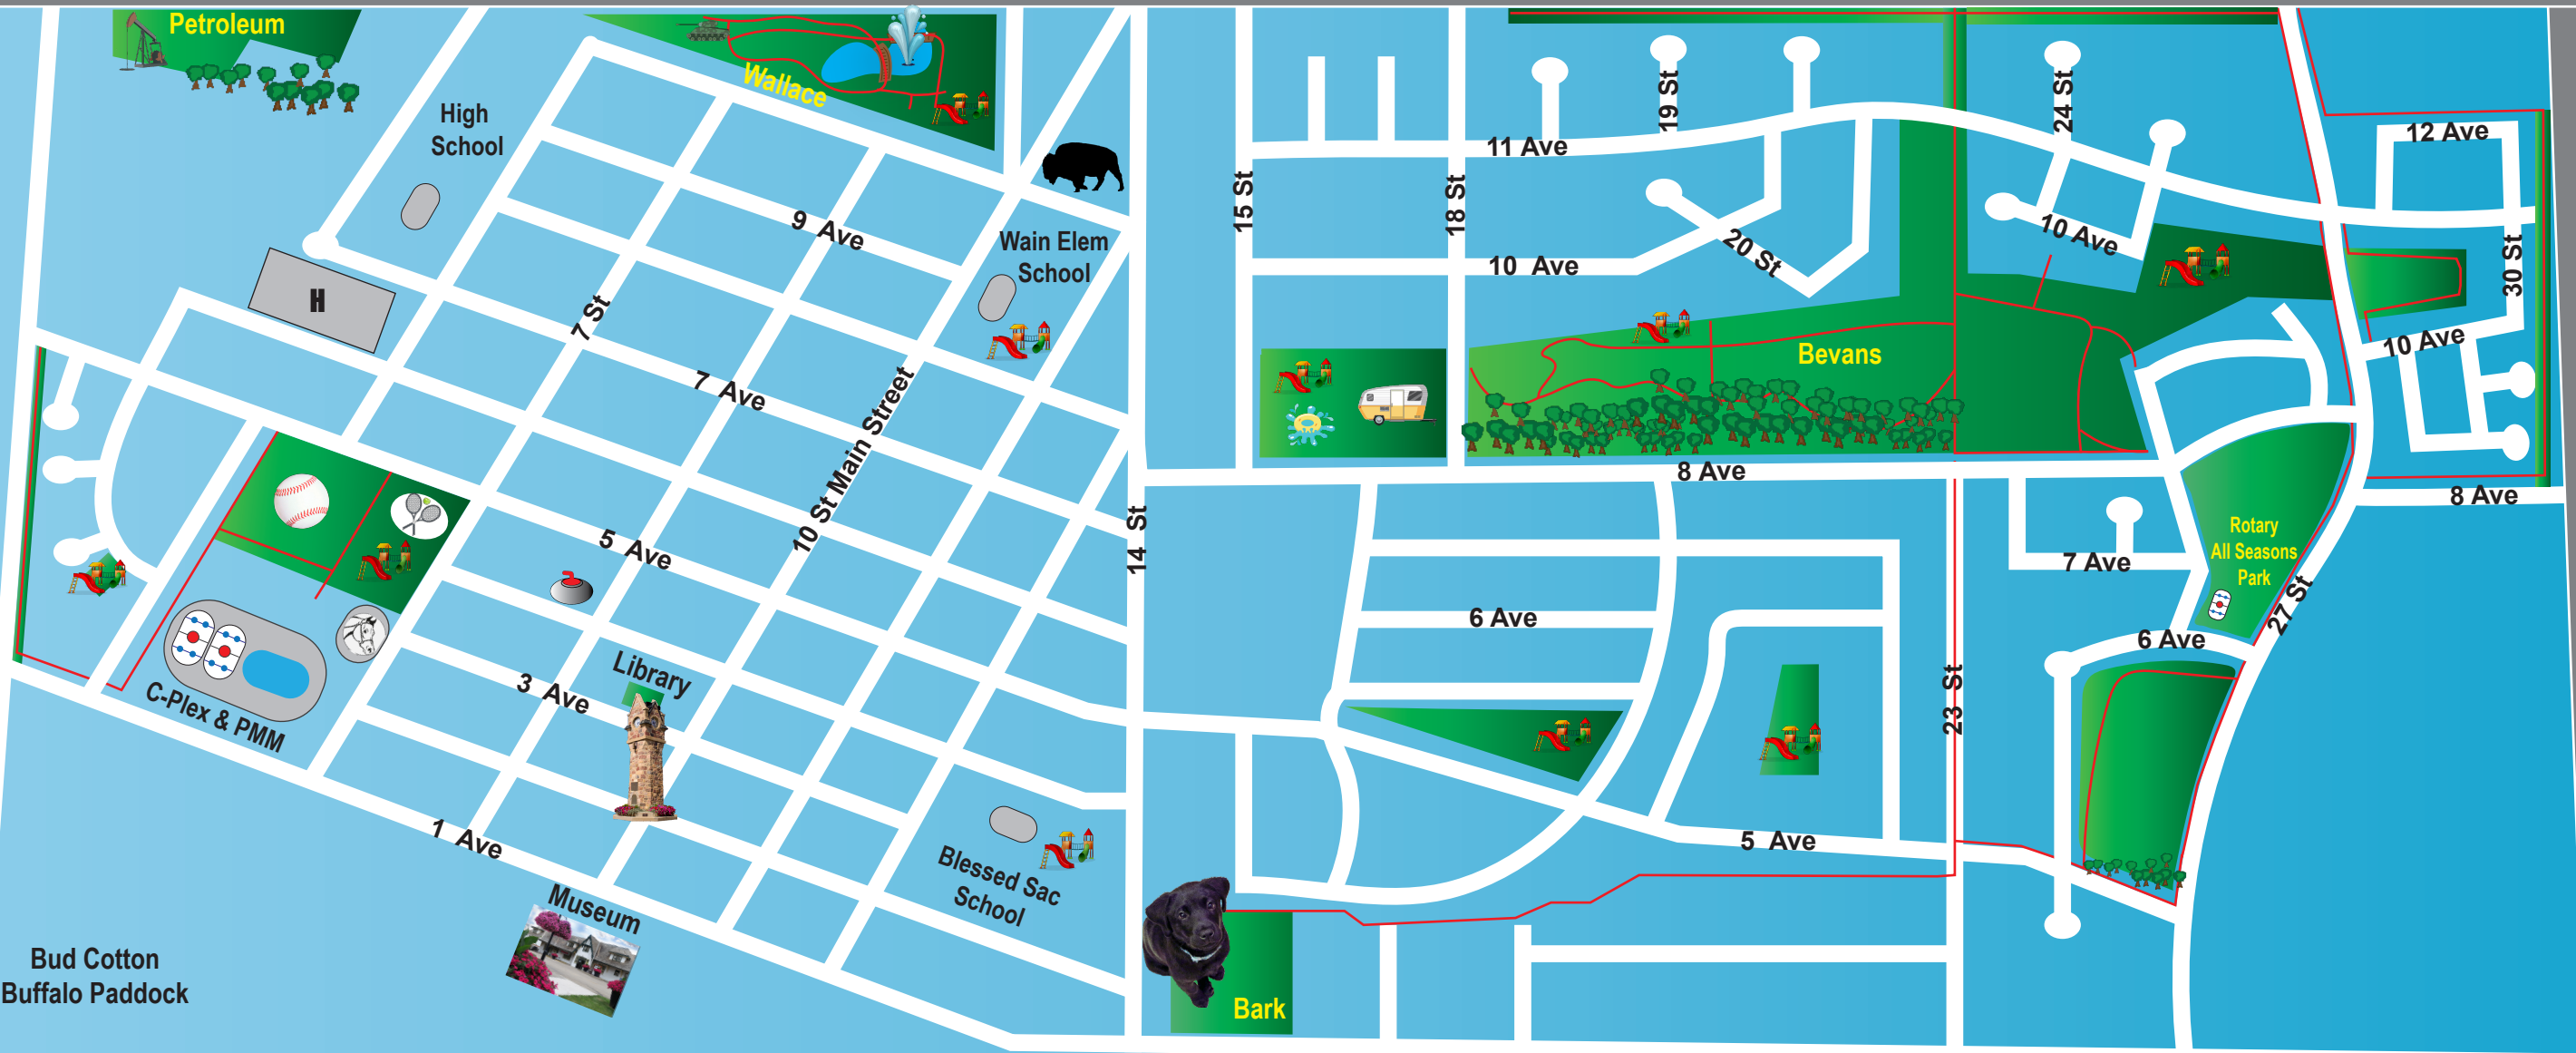

Wainwright

Stampede Grounds

wainwright.ca 780.842.3381

Highway 41

Highway 41